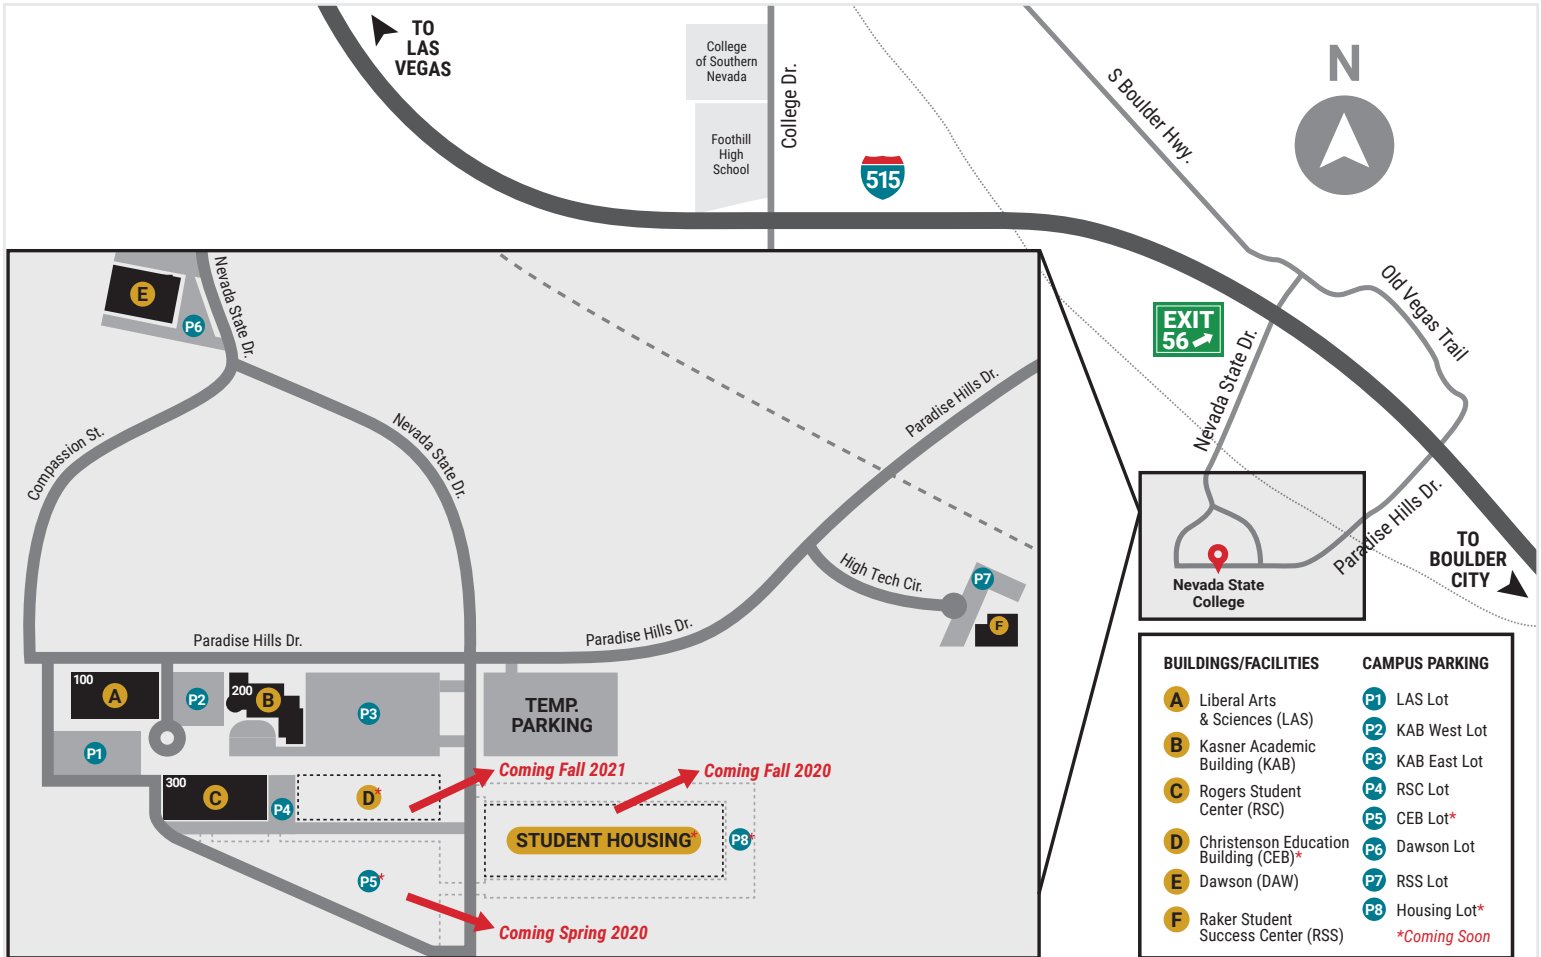

NEVADA STATE COLLEGE FUTURE CAMPUS MAP

Directions from US 515 South:

- 1 Take **EXIT 56** - Nevada State Drive/Wagonwheel Drive
- 2 Turn **RIGHT** onto Nevada State Drive
- 3 Turn **RIGHT** onto Paradise Hills Drive
- 4 The main campus will be on the **LEFT**