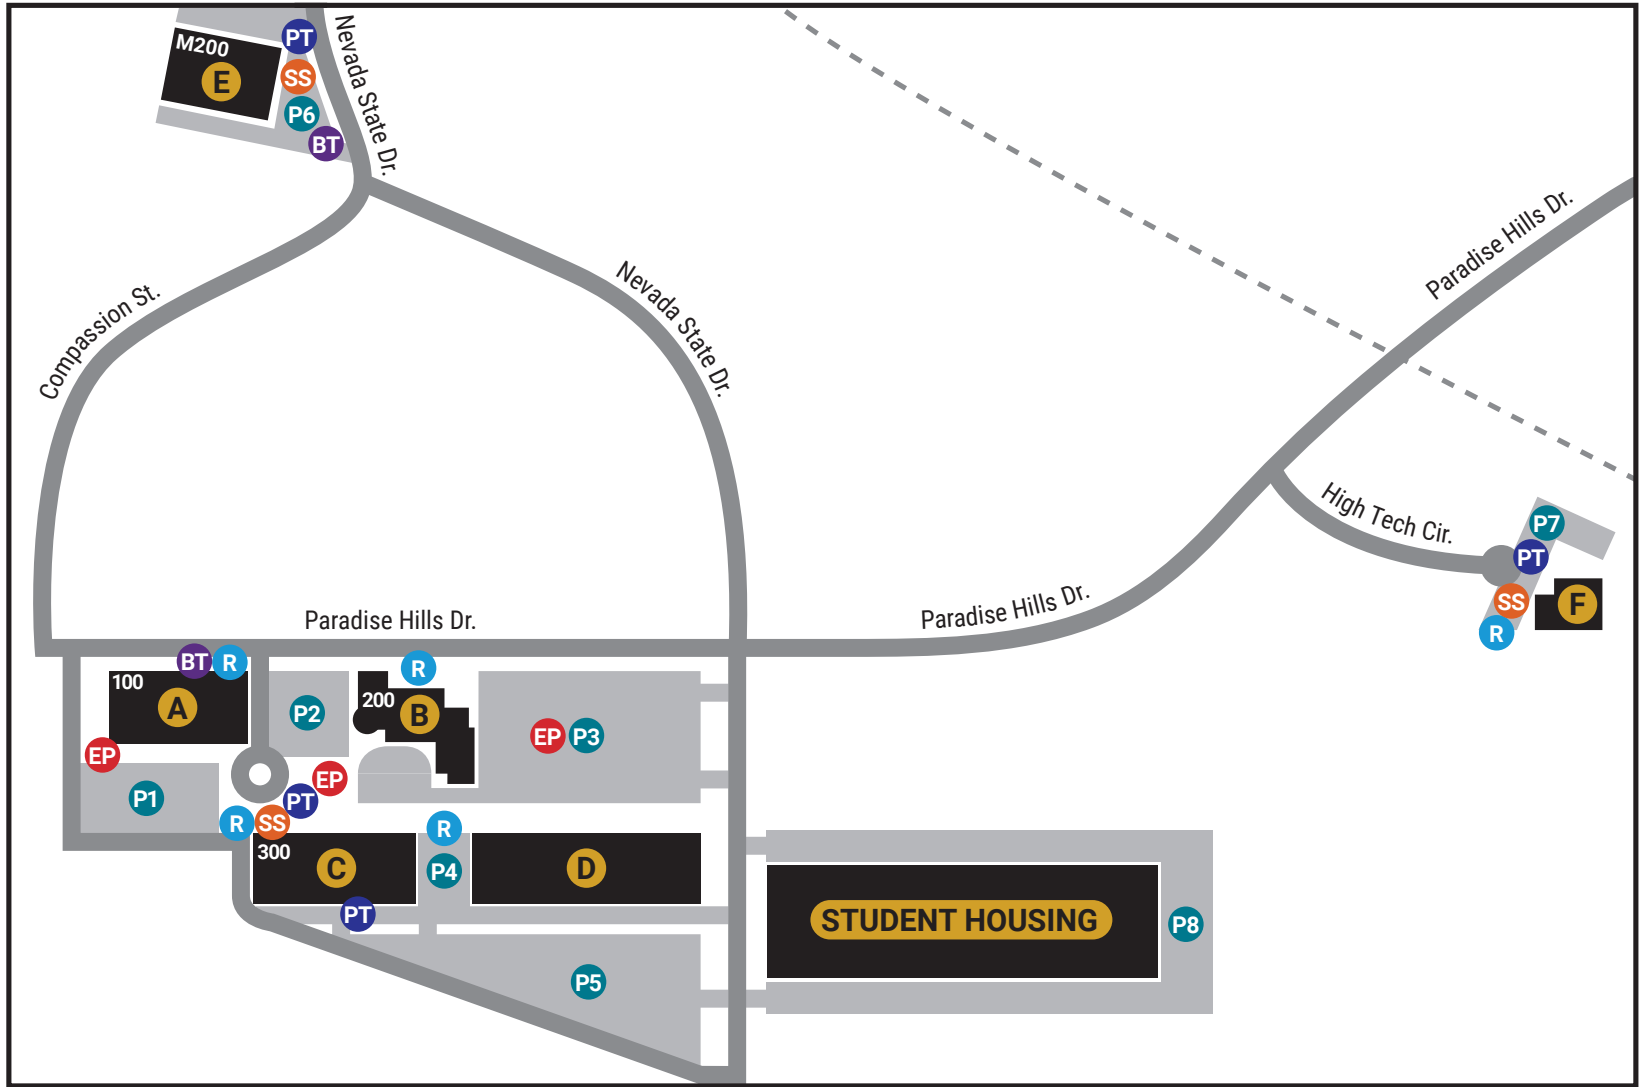

CAMPUS MAP

NEVADA STATE
COLLEGE

01/12/2021

BUILDINGS/FACILITIES

- | | |
|---|---|
| A Liberal Arts & Sciences (LAS) | D Christenson Education Building (CEB) |
| B Kasner Academic Building (KAB) | E Dawson (DAW) |
| C Rogers Student Center (RSC) | F Raker Student Success Center (RSS) |

CAMPUS PARKING

- | | |
|------------------------|-----------------------|
| P1 LAS Lot | P5 CEB Lot |
| P2 KAB West Lot | P6 Dawson Lot |
| P3 KAB East Lot | P7 RSS Lot |
| P4 RSC Lot | P8 Housing Lot |

- | |
|--------------------------------------|
| EP Emergency Phones |
| R Wheelchair Accessible Ramps |
| BT RTC Bus Stop |
| PT RTC Paratransit Bus Stop |
| SS Scorpion Shuttle |