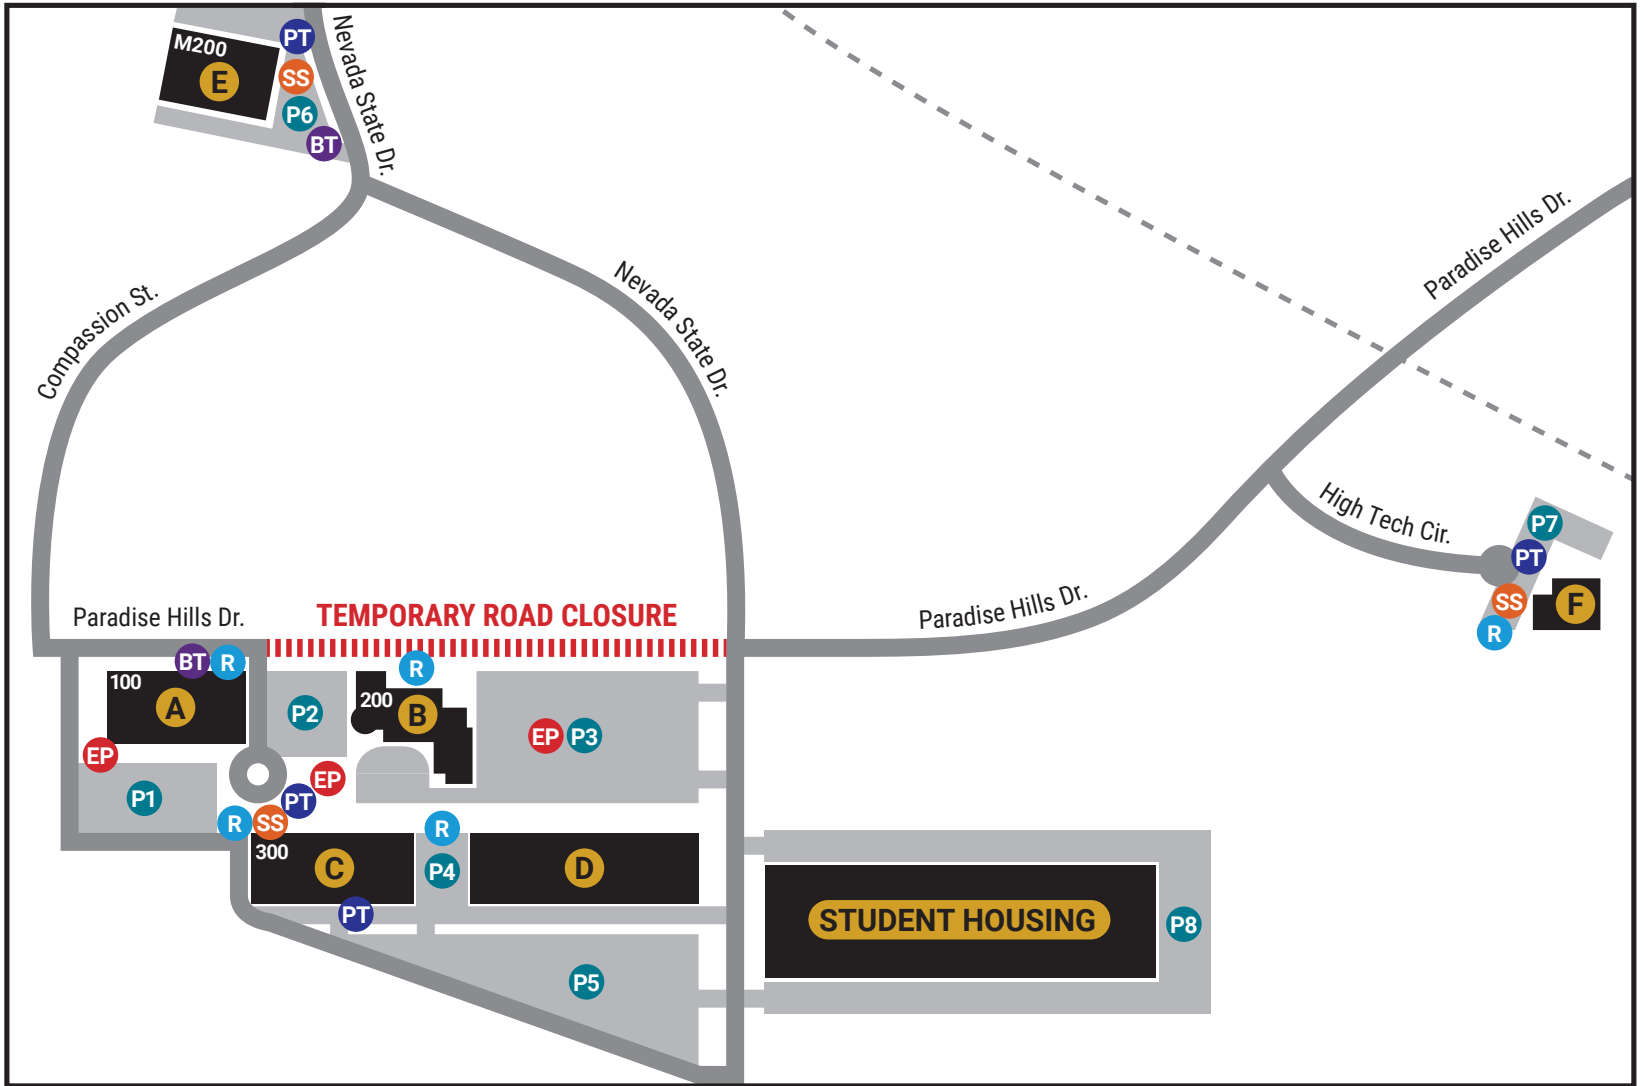

# CAMPUS MAP

NEVADA STATE COLLEGE

08/20/2021

## BUILDINGS/FACILITIES

- A** Liberal Arts & Sciences (LAS)
- B** Kasner Academic Building (KAB)
- C** Rogers Student Center (RSC)
- D** Christenson Education Building (CEB)
- E** Dawson (DAW)
- F** Raker Student Success Center (RSS)

## CAMPUS PARKING

- P1** LAS Lot
- P2** KAB West Lot
- P3** KAB East Lot
- P4** RSC Lot
- P5** CEB Lot
- P6** Dawson Lot
- P7** RSS Lot
- P8** Housing Lot

- EP** Emergency Phones
- R** Wheelchair Accessible Ramps
- BT** RTC Bus Stop
- PT** RTC Paratransit Bus Stop
- SS** Scorpion Shuttle