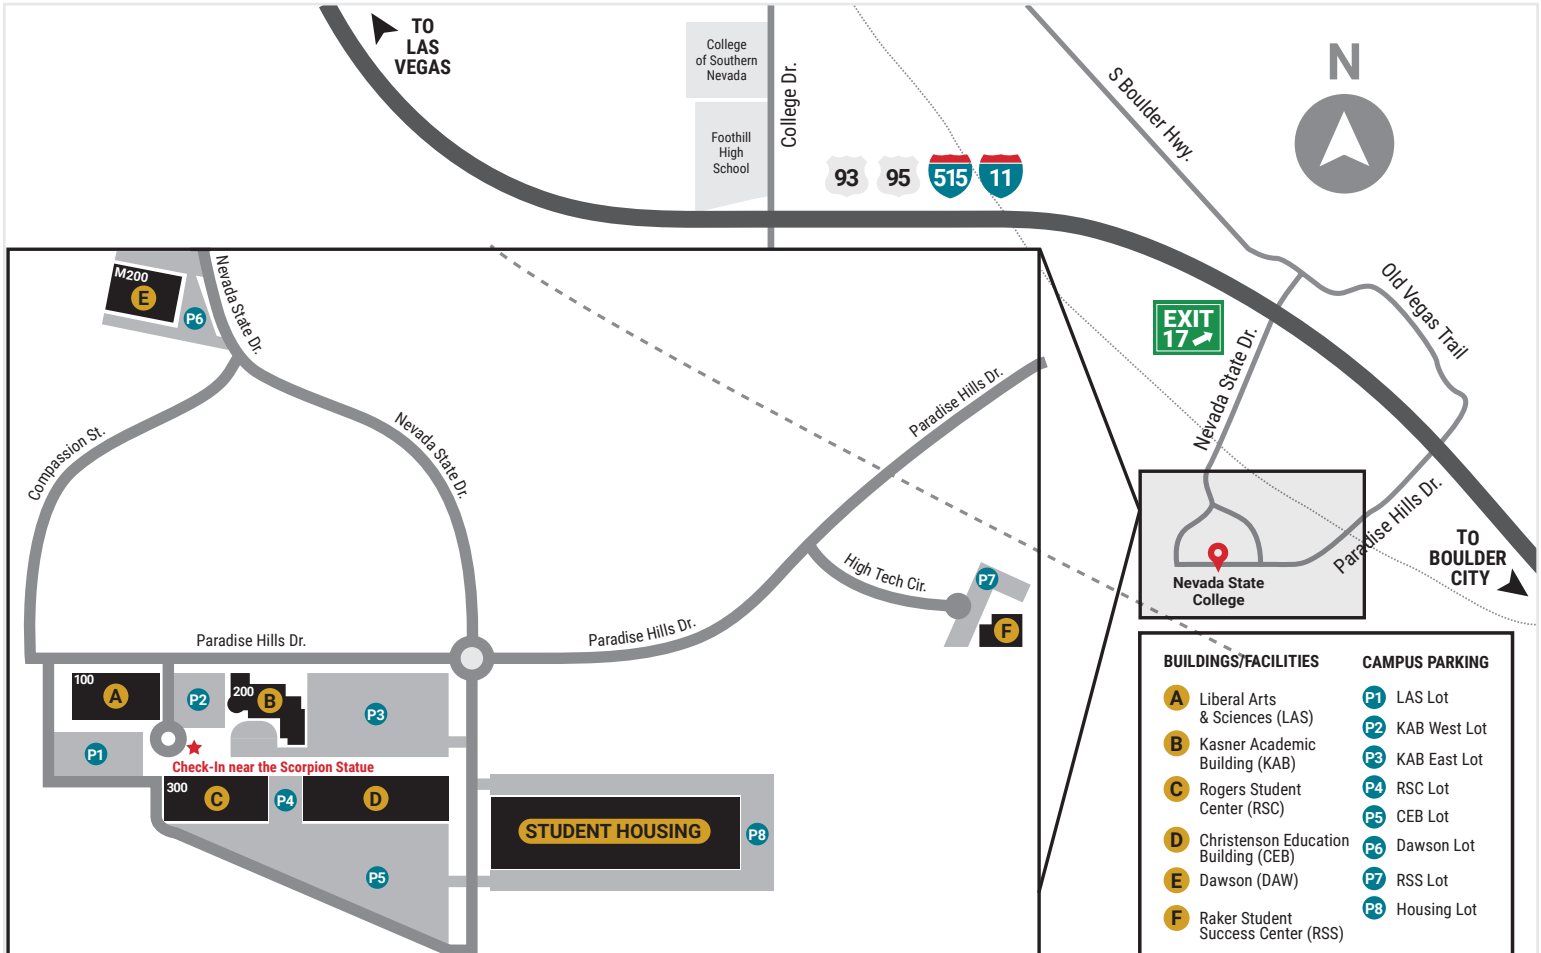

NEVADA STATE COLLEGE MAIN CAMPUS MAP

Directions from I-11 South:

- 1 Take **EXIT 17** - Nevada State Drive/Wagonwheel Drive
- 2 Turn **RIGHT** onto Nevada State Drive
- 3 Take the **SECOND** exit at the roundabout
- 4 Park in any available parking lot of your choice

NEVADA STATE
COLLEGE

*Bold. Great. 20 years of **State!***

**1300 Nevada State Drive
Henderson, Nevada 89002**